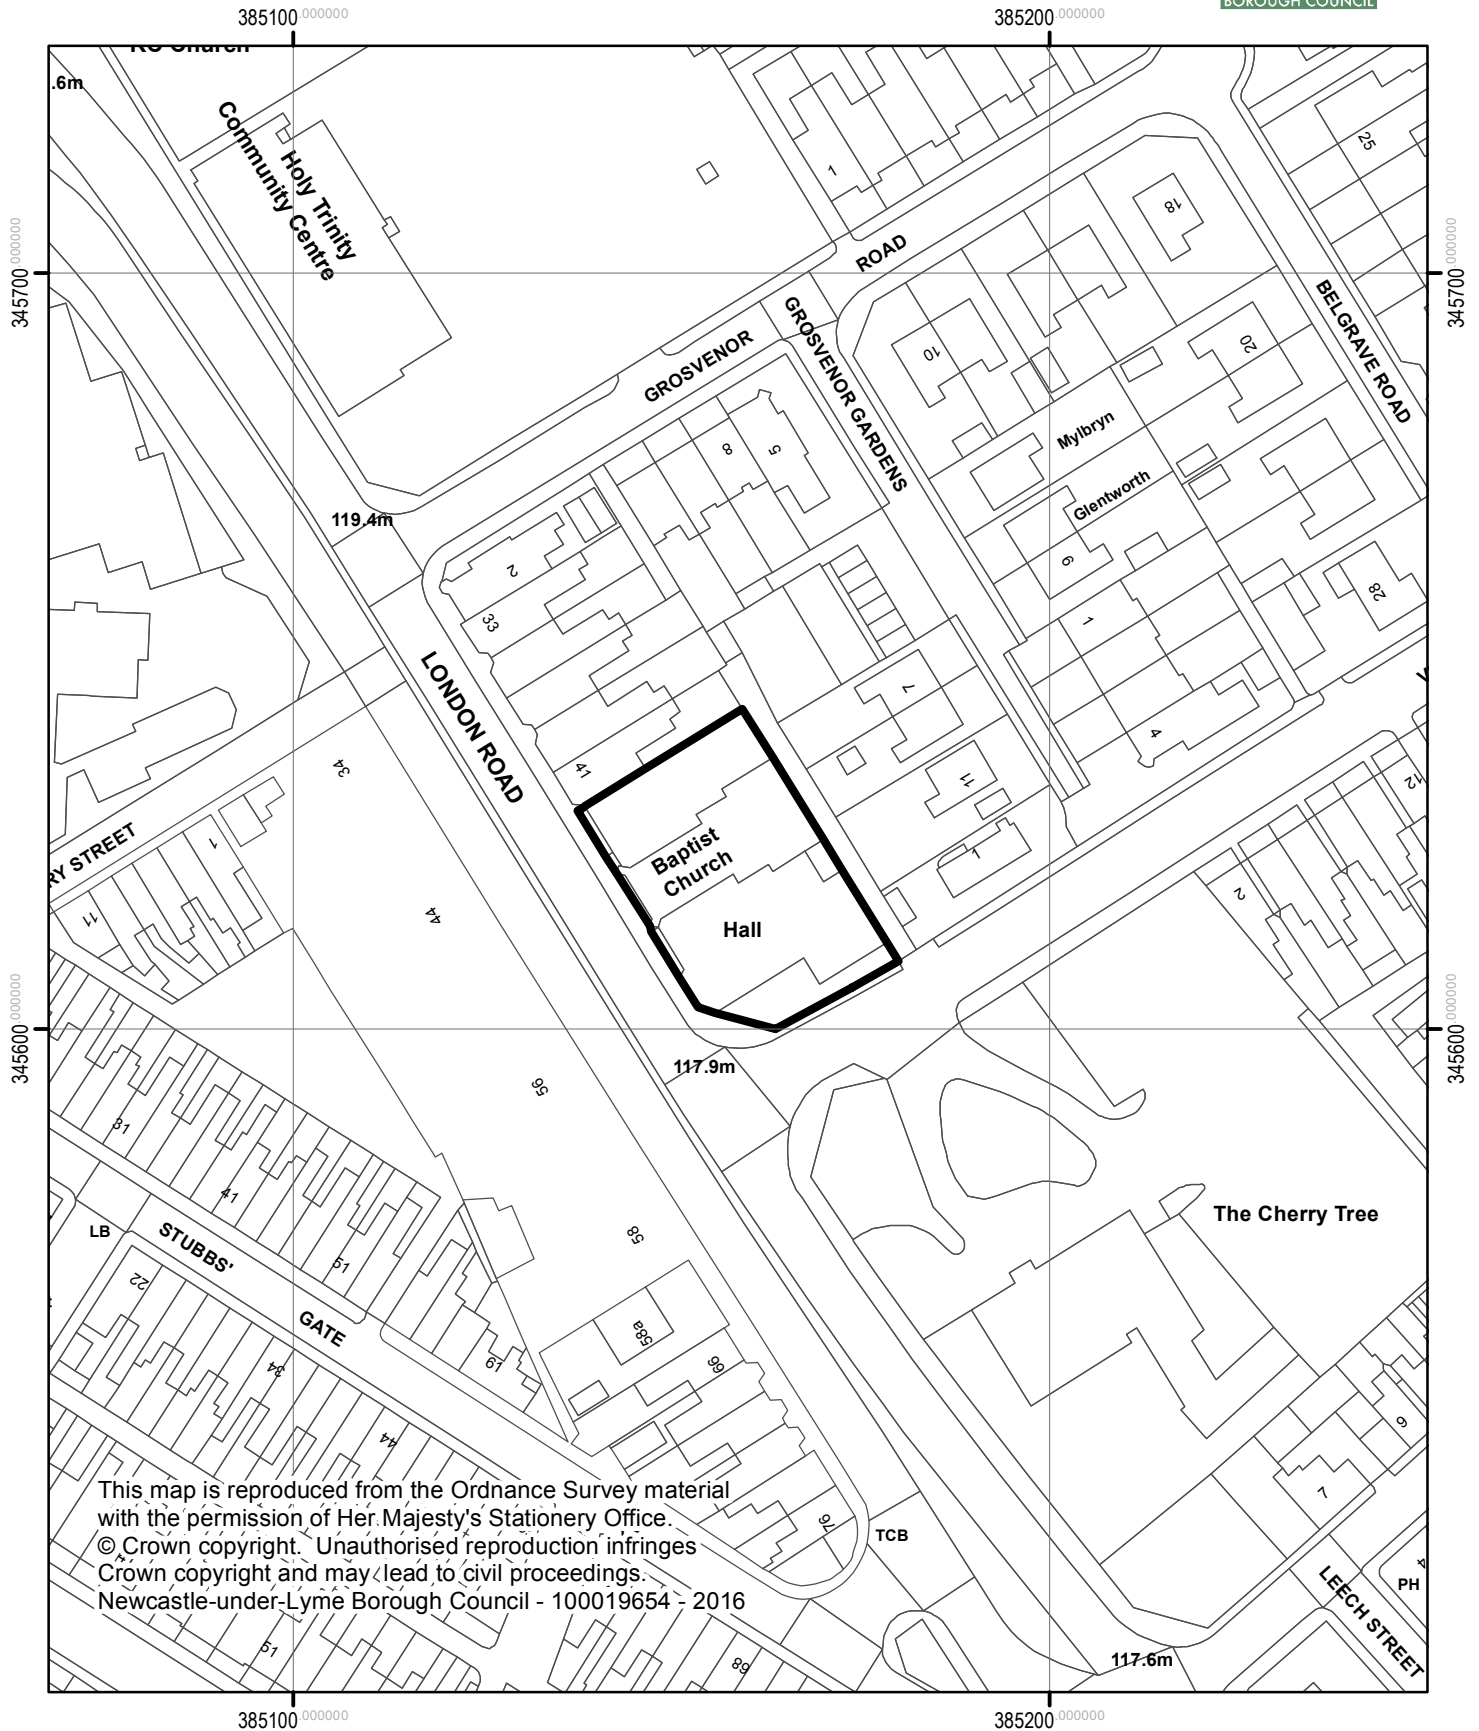

# Newcastle Baptist Church -

17/00162/FUL

This map is reproduced from the Ordnance Survey material with the permission of Her Majesty's Stationery Office. © Crown copyright. Unauthorised reproduction infringes Crown copyright and may lead to civil proceedings. Newcastle-under-Lyme Borough Council - 100019654 - 2016